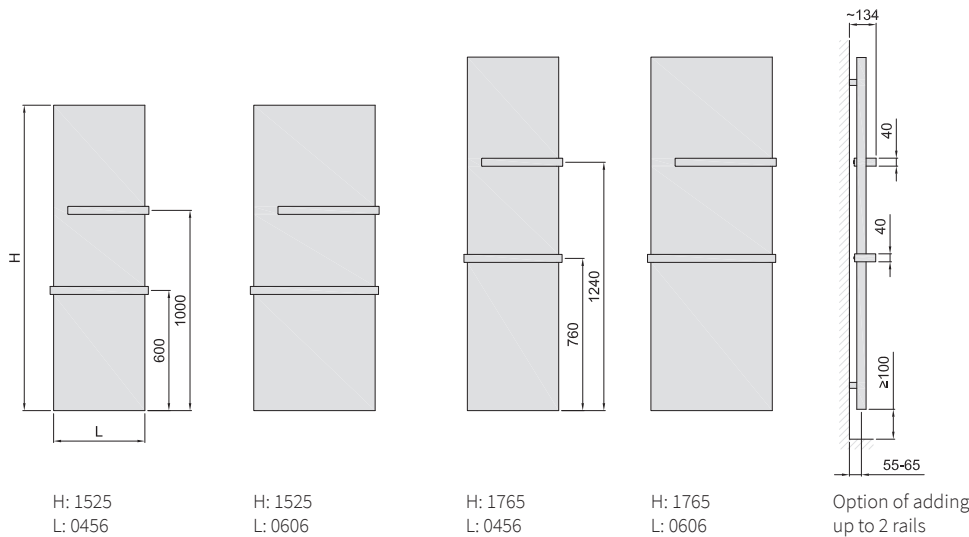

## Connection Options

The type of connection must be specified in the order; for more information see p#e 96, positions 13 and 14. <sup>1)</sup> to the nearest larger standard dimension

Height (H)	Length (L) [mm]	Depth (B)	Weight	Water capacity	Temperature exponent	Output 75/65/20°C	Power input Z heat. rod, Mini PW, Whistle, Stone	Connection span (Z)	White RAL 9016	Electric	Own design - printed motif
code	[mm]	[kg]	[l]	[-]	[W]	[W]	[W]	[mm]			
DATP 1525 0456	46,5	29,3	6,5	1,251	615	600	50/382	✓	✓	✓	
DATP 1525 0606	46,5	37,3	8,1	1,251	758	800	50/532	✓	✓	✓	
DATP 1765 0456	46,5	33,9	7,5	1,253	689	700	50/382	✓	✓	✓	
DATP 1765 0606	46,5	41,3	9,3	1,253	848	800	50/532	✓	✓	✓	

## Mounting

Type	X [mm]	A [mm]
Metal brackets	55-65	84-94

## Rails

Length [mm]	Code
456	O15MN87-63
606	O15MN87-64

Length [mm]	Code
456	O15MN87-35
606	O15MN87-36

## Type height (H) / length (L) [mm]

Elegant rounded radiator cover