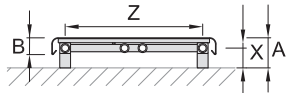

Height (H)	Length (L) [mm]	Depth (B)	Weight	Water capacity	Temperature exponent	Output 75/65/20°C	Power input Z heat. rod, Mini PW, Whistle, Stone	Connection span (Z)	White RAL 9016	Electric	Own design - printed motif
code	[mm]	[kg]	[l]	[-]	[W]	[W]	[W]	[mm]			
DATP 1525 0456	46,5	29,3	6,5	1,251	615	600	50/382	✓	✓	✓	
DATP 1525 0606	46,5	37,3	8,1	1,251	758	800	50/532	✓	✓	✓	
DATP 1765 0456	46,5	33,9	7,5	1,253	689	700	50/382	✓	✓	✓	
DATP 1765 0606	46,5	41,3	9,3	1,253	848	800	50/532	✓	✓	✓	

Ordering procedure page 96 / The weight of radiators is listed without water and package / This model is not compatible with the KTX 3 regulator.

Mounting

Type	X [mm]	A [mm]
Metal brackets	55-65	84-94