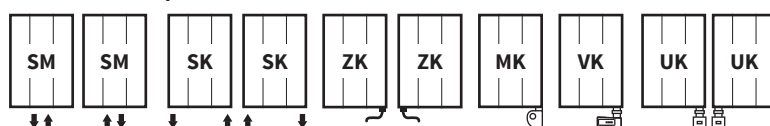

Connection Options

The type of connection must be specified in the order; for more information see p#e 96, positions 13 and 14. ¹⁾ to the nearest larger standard dimension