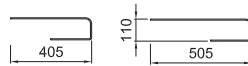

Rails

Length [mm]	Code
456	O15MN87-63
606	O15MN87-64